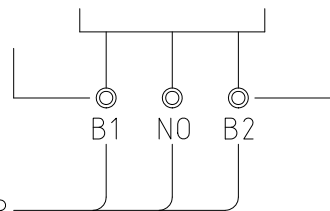

COLOR : 10YR7.5/14

MODEL	$\ell$	NOTE	Q'ty
TSE-A1WA-100	1000		
TSE-A1WA-200	2000		
TSE-A1WA-300	3000		

○ (Required length)

INTRINSIC SAFETY TYPE OF EXPLOSION-PROTECTION  
 Explotion class and Ignition of explosive gases:ia3nG5

a reduced drawing (A3size~)

Q'ty:

図番 CHANGE NOTICE 承認 APPROVED 検図 CHECKED 製図 DRAWN takahashi	第三角法 THIRD ANGLE PROJECTION	尺度 SCALE 1:2	日付 DATE Sep,26,2016	名称 TITLE TSE-A1WA-□ CAPACITANCE TYPE LEVEL SENSOR 東和制電工業株式会社 TOWA SEIDEN INDUSTRIAL CO., LTD.	図面番号 DRG. No. HE-14023
--	-----------------------------------	-----------------	------------------------	---	---------------------------