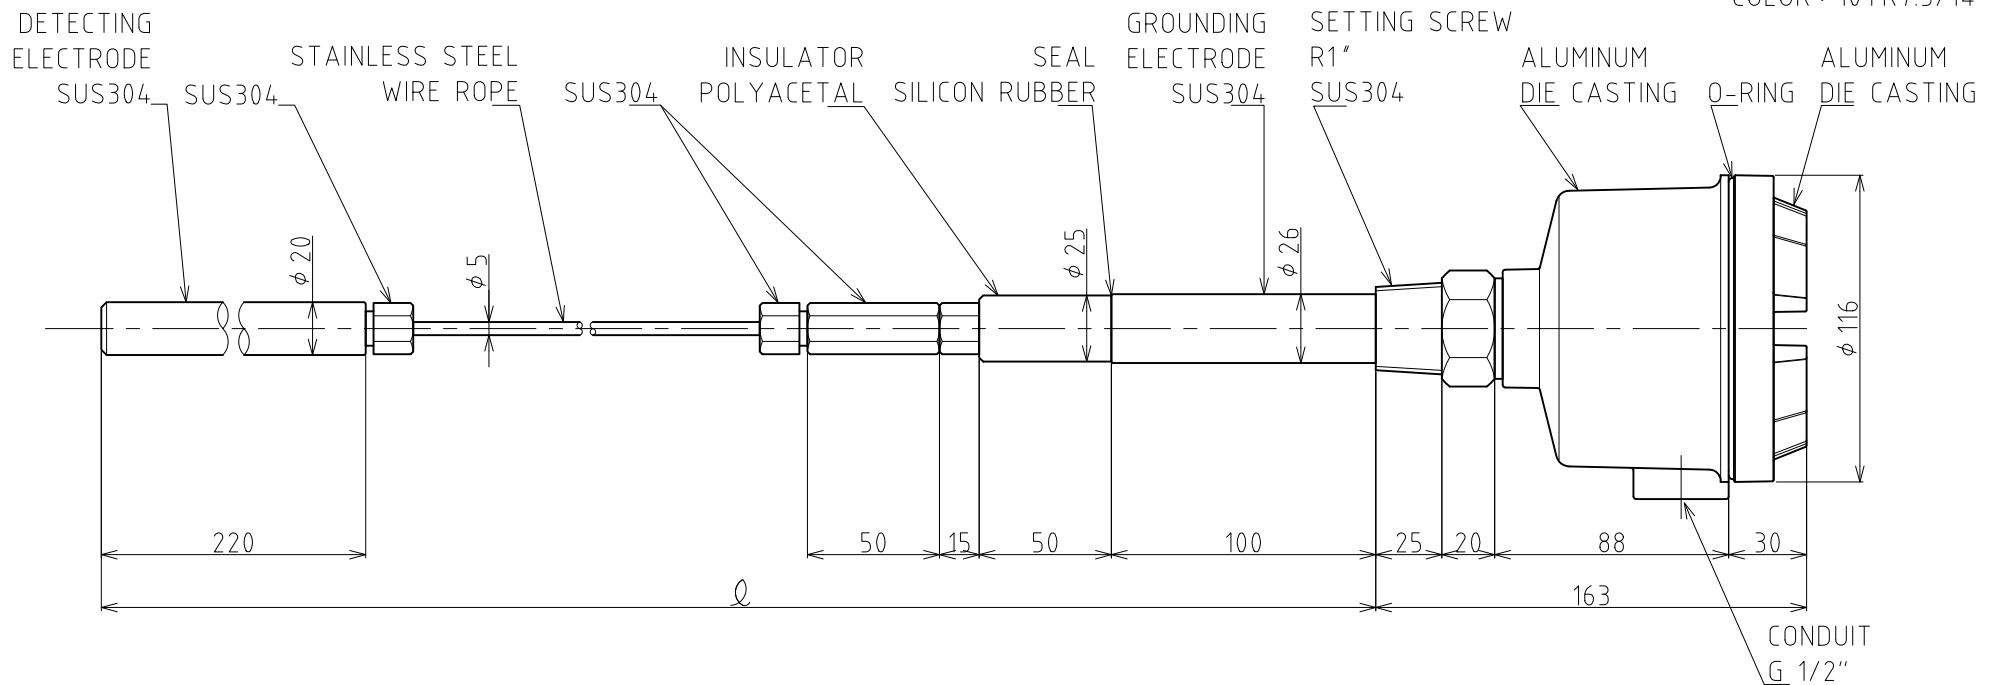

COLOR : 10YR7.5/14

MODEL	$\ell$	NOTE	Q'ty
TSE-A1WA-100	1000		
TSE-A1WA-200	2000		
TSE-A1WA-300	3000		

○ (Required length)

INTRINSIC SAFETY TYPE OF EXPLOSION-PROTECTION  
 Explotion class and Ignition of explosive gases:ia3nG5

a reduced drawing (A3size~)

Q'ty:

図番 CHANGE NOTICE 承認 APPROVED 検図 CHECKED 製図 DRAWN takahashi	第三角法 THIRD ANGLE PROJECTION	尺度 SCALE 1:2	日付 DATE Sep,26,2016	名称 TITLE TSE-A1WA-□ CAPACITANCE TYPE LEVEL SENSOR 東和制電工業株式会社 TOWA SEIDEN INDUSTRIAL CO., LTD.	図面番号 DRG. No. HE-14023
--	-----------------------------------	-----------------	------------------------	---	---------------------------